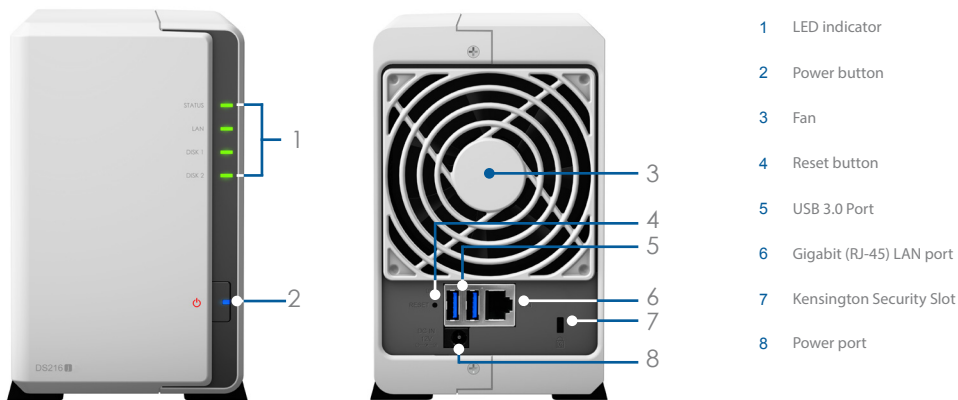

Connections & Buttons

Technical Specifications

Hardware

CPU	Marvell Armada 385 88F6820 dual-core 1.0GHz
Hardware encryption engine	Yes
Floating point unit	Yes
RAM size	DDR3 512MB
Compatible drive type	3.5" or 2.5" SATA III/II x 2 (hard drives not included)
Max internal raw capacity	16TB (8TB x 2 hard drives) (The actual capacity will differ according to volume types)
External ports	USB 3.0 port x 2
Size (HxWxD)	165mm x 100mm x 225.5mm
Weight	0.88kg
LAN	Gigabit (RJ-45) x 1
Wireless support	Yes (wireless dongles not included)
Wake on LAN/WAN	Yes
AC input power voltage	100V to 240V
Operating temperature	5°C to 40°C (40°F to 104°F)
Storage temperature	-20°C to 60°C (-5°F to 140°F)
Relative humidity	5% to 95% RH

General

Networking protocols	CIFS, AFP, NFS, FTP, WebDAV, CalDAV, iSCSI, Telnet, SSH, SNMP, VPN (PPTP, OpenVPN™, L2TP)
File system	Internal: ext4 External: ext4, ext3, FAT, NTFS, HFS+ (read only)
Storage management	Max File System Size: 16TB, Max Internal Volume #: 256
Supported RAID type	Synology Hybrid RAID (SHR), Basic, JBOD, RAID 0, RAID 1
File sharing capability	Maximum user account: 1024, Maximum group: 256, Maximum shared folder: 256 Maximum concurrent CIFS/AFP/FTP/File Station connection: 128
Privilege	Windows Access Control List (ACL)
Directory service	Windows ADS Domain Integration, LDAP Integration
Security	FTP over SSL/TLS, IP Auto-Block, Firewall, Encrypted Network Backup over Rsync, HTTPS Connection
Utilities	Synology Web Assistant, Synology Assistant, Cloud Station, Photo Station Uploader, Evidence Integrity Authenticator
Supported clients	Windows XP onwards, Mac OS X® 10.7 onwards, Ubuntu 12 onwards
Support browsers	Chrome™, Firefox®, Internet Explorer®: 8 onwards, Safari® 7 onwards, Safari (iOS® 7 onwards on iPad®), Chrome (Android 4.0 onwards on tablets)
Language	English, Deutsch, Français, Italiano, Español, Dansk, Norsk, Svensk, Nederlands, Русский, Polski, Magyar, Português do Brasil, Português Europeu, Türkçe, Česky, 日本語, 한국어, 繁體中文, 简体中文