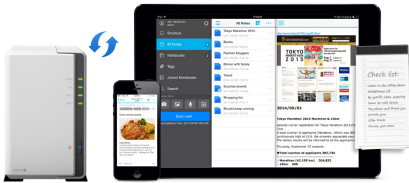

Anytime Availability

Access your DiskStation anywhere using Synology mobile apps.

Your Well-Rounded Multimedia Center

DS216j comes with abundant tools for you to manage your multimedia files with ease and convenience. **Photo Station's** intuitive design allows you to effortlessly organize photos into customized categories, smart albums, and blog posts. With a few clicks, you can share your unique photos to popular social networking websites, from Facebook, Twitter, Flickr, to Weibo. **Audio Station** comes with a built-in lyrics plugin, Internet radio, and support for DLNA, AirPlay®, and Bluetooth speakers for quality playback. With **Video Station**, you can watch movies and TV shows online and record your favorite programs with a DVB-T, DVB-S or DTMB tuner.

Anywhere/Anytime Availability

QuickConnect and **EZ-Internet** configure your DS216j for easy, effortless access over the Internet. Combined with Synology mobile apps, DS216j offers you anywhere, anytime access to your heart's content. With **DS photo**, **DS audio**, and **DS video** you can enjoy anywhere access to your multimedia files; with **DS download**, **DS file**, and **DS cloud**, you can experience seamless file download, access, and synchronization.

Running on Synology DiskStation Manager (DSM)

Synology DiskStation Manager (DSM) is a web-based operating system tailor-made for every Synology NAS. Featuring an intuitive multitasking user interface, DSM provides desktop-like experience to minimize effort in exploring and managing the DiskStation.

The built-in **Package Center** allows you to download and install a variety of packages on demand, ranging from backup, multimedia, business, security and utilities.

With all the built-in and add-on features, DSM provides you with complete and fine-grained control of your DS216j, helping you maximize productivity and make the best out of your digital assets.

Energy-efficient with Cool and Quiet Design

DS216j is designed with energy efficiency in mind. It comes with a 92 X 92 mm fan providing smart airflow to keep the system running cool 24/7, and the noise-dampening design makes it ultra-quiet compared with the PC counterparts. The hard drive hibernation feature can further reduce power consumption and operation cost.

All Synology products are produced with RoHS compliant parts and packed with recyclable packing materials. Synology acknowledges its responsibility as a global citizen to continually work in reducing the environmental impact of every product produced.